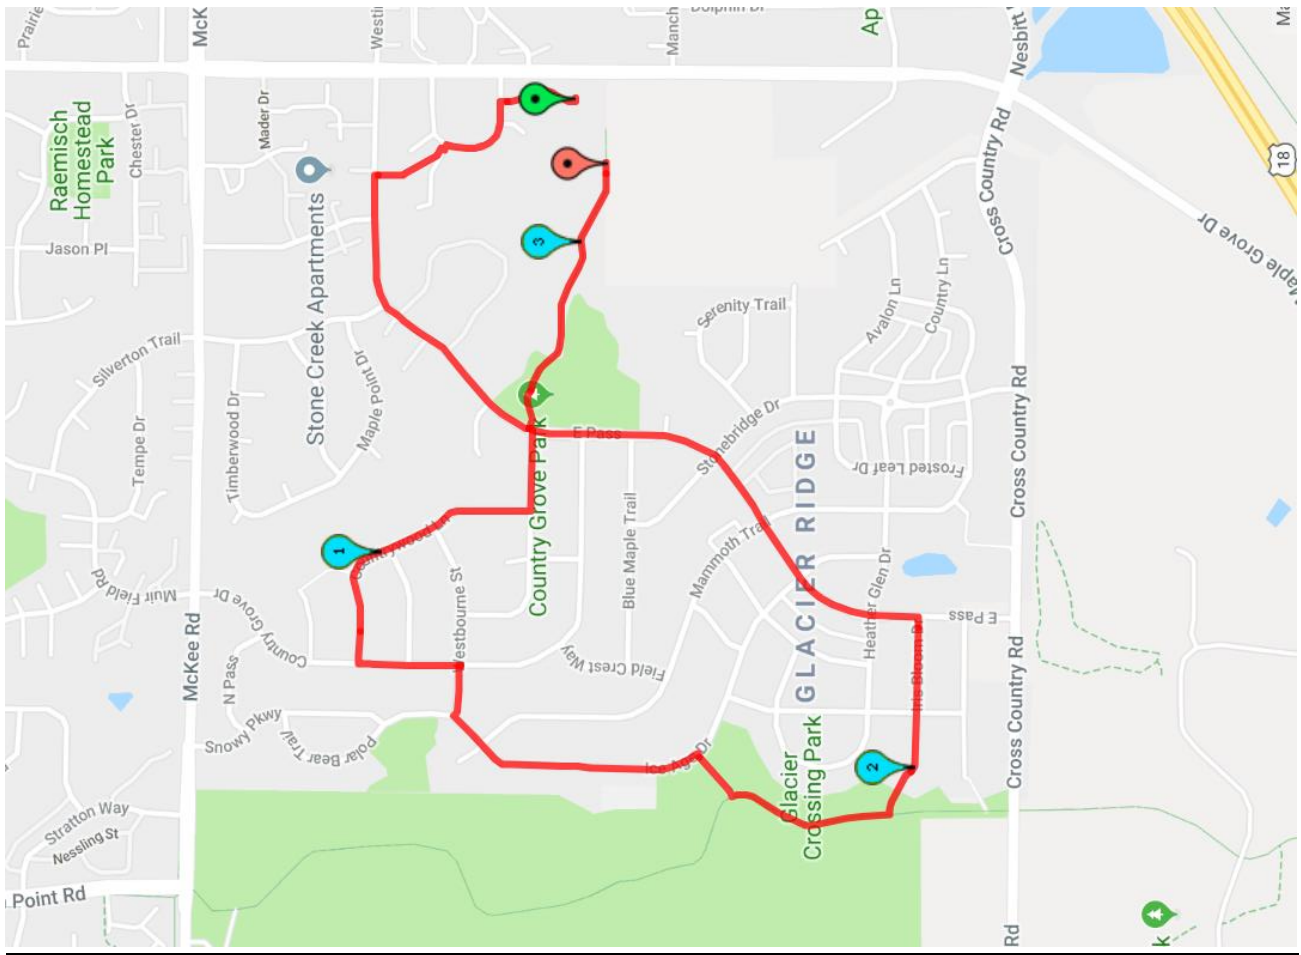

Cheetah Chase Traditional 1 Mile Course

Head Northwest toward Pinelake Dr on bus parking lane

Turn left onto Pinelake Dr

Head Southwest on Pinelake Dr

Take sharp right on sidewalk passthrough toward East Pass

Turn left on East Pass

Turn left on Ice Age National Scenic Trail at Country Grove Park

End at sidewalk near Chavez playground

Congratulations, you are a 1 mile finisher and a Cheetah Chase champion!

Cheetah Chase Traditional 5k Course

Turn Left on *Country Grove Dr*

Turn Right on *Westbourne St*

Turn Left on *Ice Age Dr*

Turn Right on Ice Age Trail at Glacier Crossing Park

Turn left on sidewalk passthrough to *Iris Bloom Dr*

Follow straight on *Iris Bloom Dr*

Turn Left on *East Pass*

Turn Right on Ice Age National Scenic Trail at Country Grove Park

End at sidewalk near Chavez playground

Congratulations, you are a 1 mile finisher and a Cheetah Chase champion!