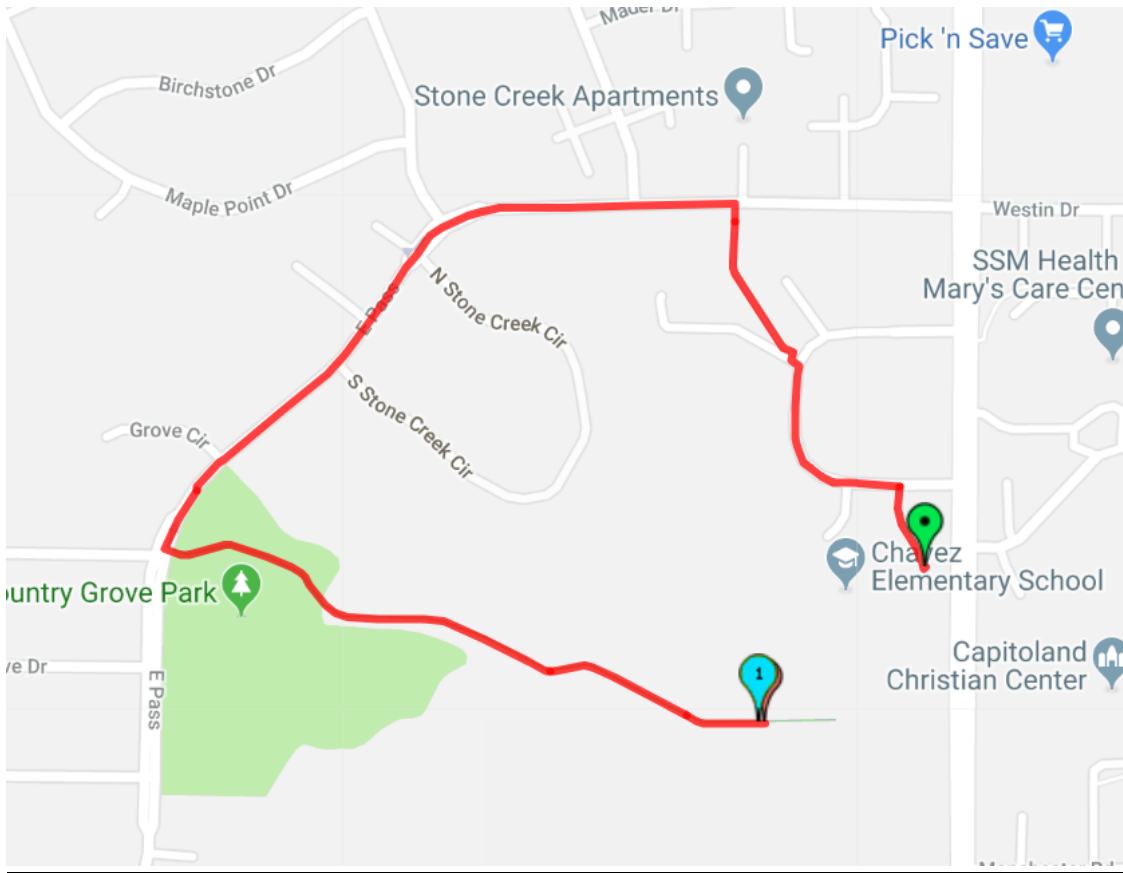

Cheetah Chase Traditional 1 Mile Course

Head Northwest toward Pinelake Dr on bus parking lane

Turn left onto Pinelake Dr

Head Southwest on Pinelake Dr

Take sharp right on sidewalk passthrough toward East Pass

Turn left on East Pass

Turn left on Ice Age National Scenic Trail at Country Grove Park

End at sidewalk near Chavez playground

Congratulations, you are a 1 mile finisher and a Cheetah Chase champion!

Cheetah Chase Traditional 5k Course

Turn Left on *Country Grove Dr*

Turn Right on *Westbourne St*

Turn Left on *Ice Age Dr*

Turn Right on Ice Age Trail at Glacier Crossing Park

Turn left on sidewalk passthrough to *Iris Bloom Dr*

Follow straight on *Iris Bloom Dr*

Turn Left on *East Pass*

Turn Right on Ice Age National Scenic Trail at Country Grove Park

End at sidewalk near Chavez playground

Congratulations, you are a 1 mile finisher and a Cheetah Chase champion!